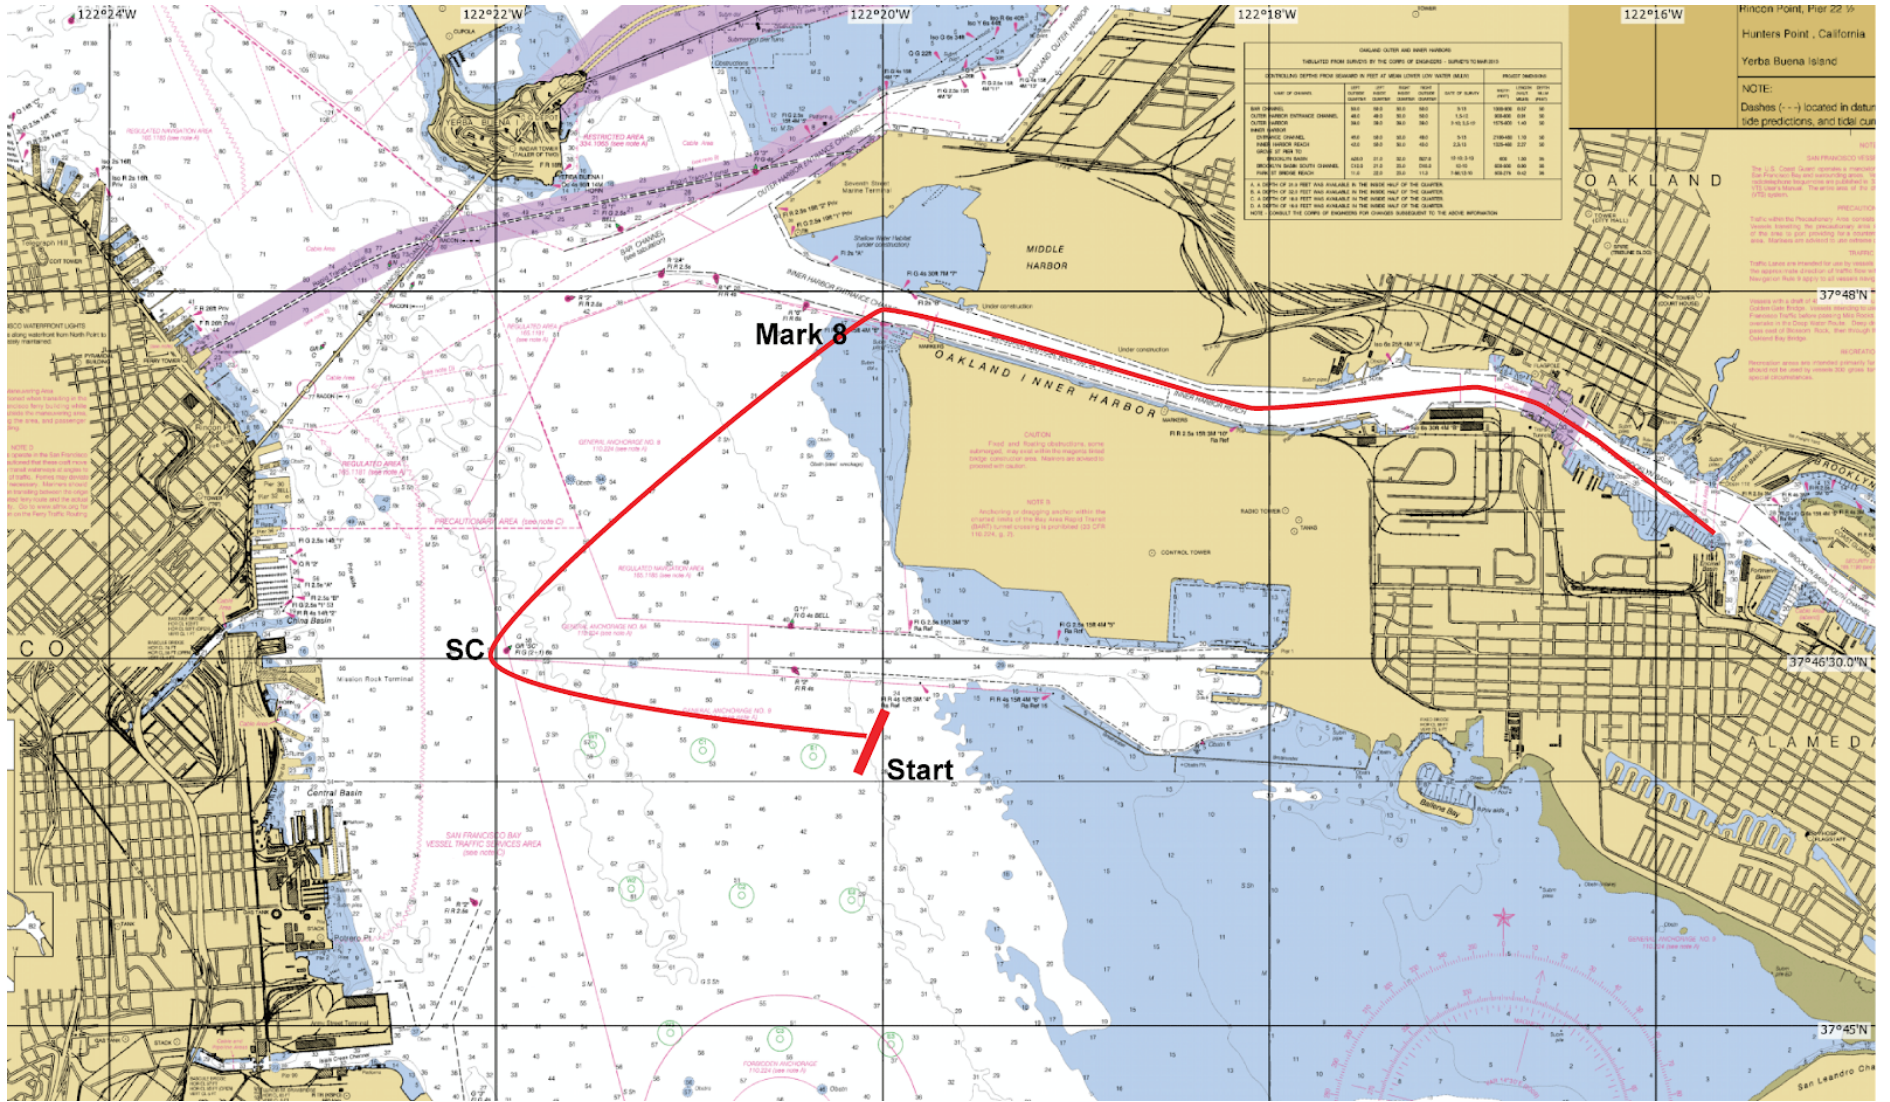

#### Marks

SC	GR "SC" FI (2+1) G 6s	Approximately 1 nm east of Mission Rock Terminal
Mark 8	Red daymark, FI R 2.5s 15ft 4M "8"	At the Oakland Estuary Entrance
Mark 2	R "2" FI R 2.5s	Approximately .6 nm east of Potrero Point
Mark 3	R "2" FI R 2.5s	Oakland Estuary Entrance, approximately .5 nm south of Yerba Buena
Mark 4	Green over Red Daymark "S"	off west end of Coast Guard Island, 0.25 nm east of Encinal YC

#### Classes

Class A Spinnaker Fleet

Class C Non-spinnaker Fleet

# Course 1